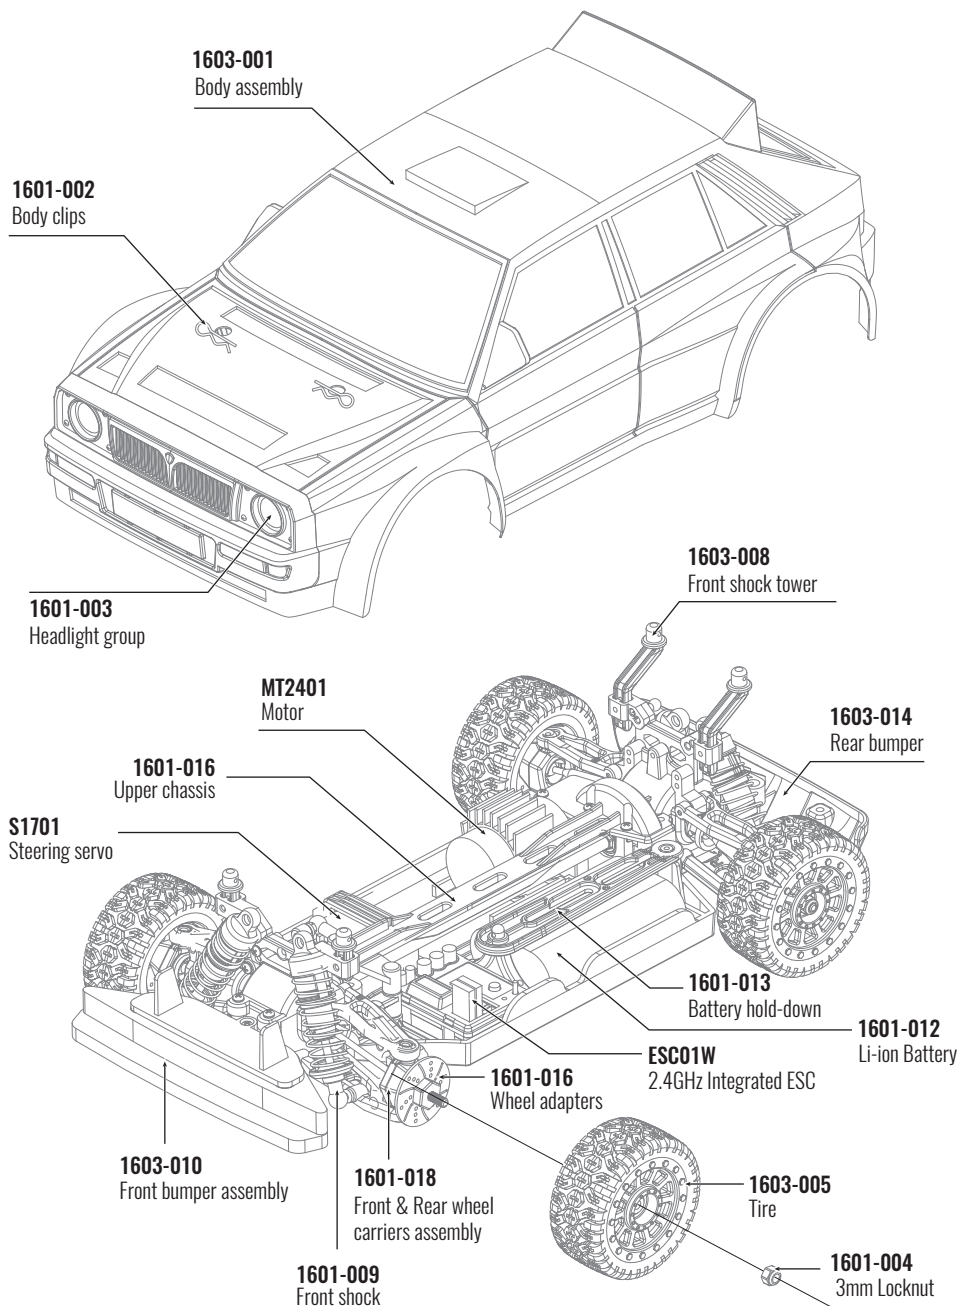

UD1603PRO

Parts exploded view

Screws assembly diagram

1603-014 Top view

1603-014 Bottom view

Buyable accessories

1603-001

Body assembly

1603-008

Front & Rear shock tower assembly

1603-010

Front bumper assembly

1603-014

Rear bumper

1603-005

4

Tire