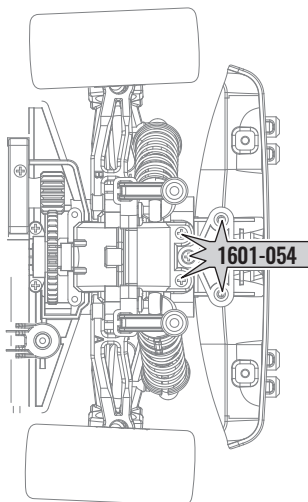

UD1603PRO

Parts exploded view

Screws assembly diagram

1603-014 Top view

1603-014 Bottom view

Buyable accessories

1603-001

Body assembly

1603-008

Front & Rear shock tower assembly

1603-010

Front bumper assembly

1603-014

Rear bumper

1603-005

4

Tire